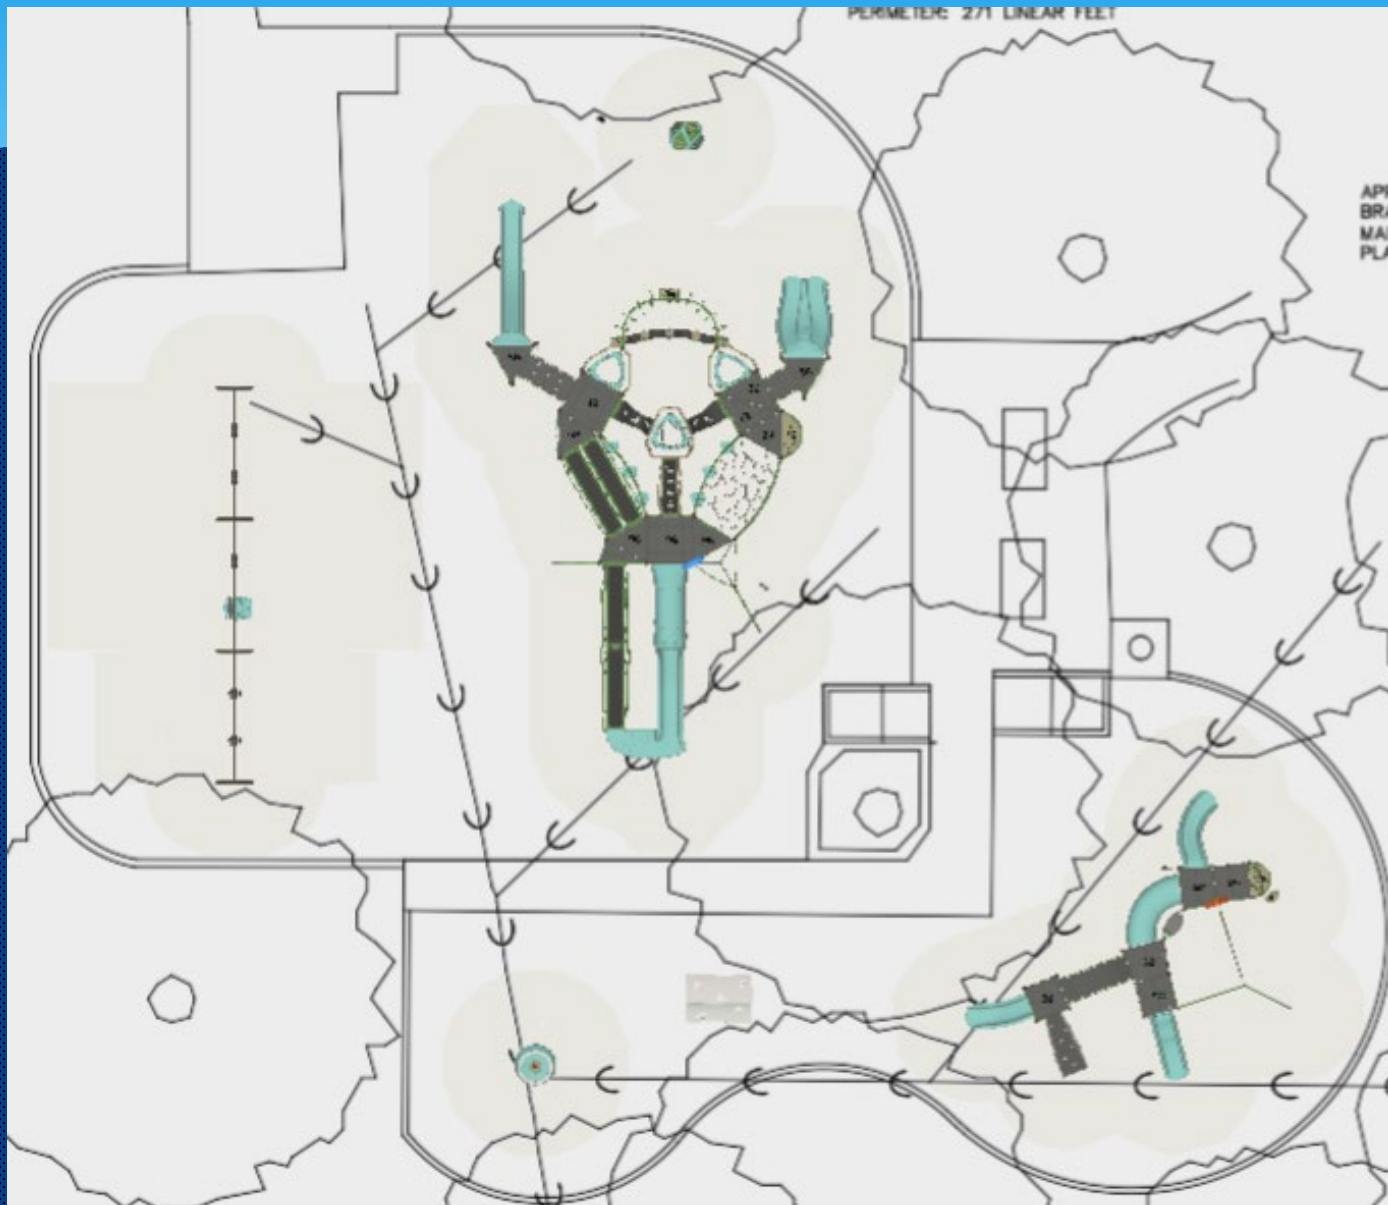

PLAYHOUSE

STRIVE ANGLED NET CLIMBER

NIDO® SPINNER

HAMMOCK SEAT

360 LOOP®

Emerson Park Playground Equipment

Questions/Comments

Burke
PLAY THAT MOVES YOU
BCIBURKE.COM • 800.266.1250

EMERSON PARK

PROPOSAL #:129-214942-1

COLOR KEY

- GRAY
- SPANISH MOSS
- OCEAN
- OLIVE
- BROWN
- SP. MOSS/BLACK

3D Designer: Kendra

VERO

90 DEGREE OVERHEAD

PLAYHOUSE

STRIVE ANGLED NET CLIMBER

NIDO® SPINNER

HAMMOCK SEAT

360 LOOP®