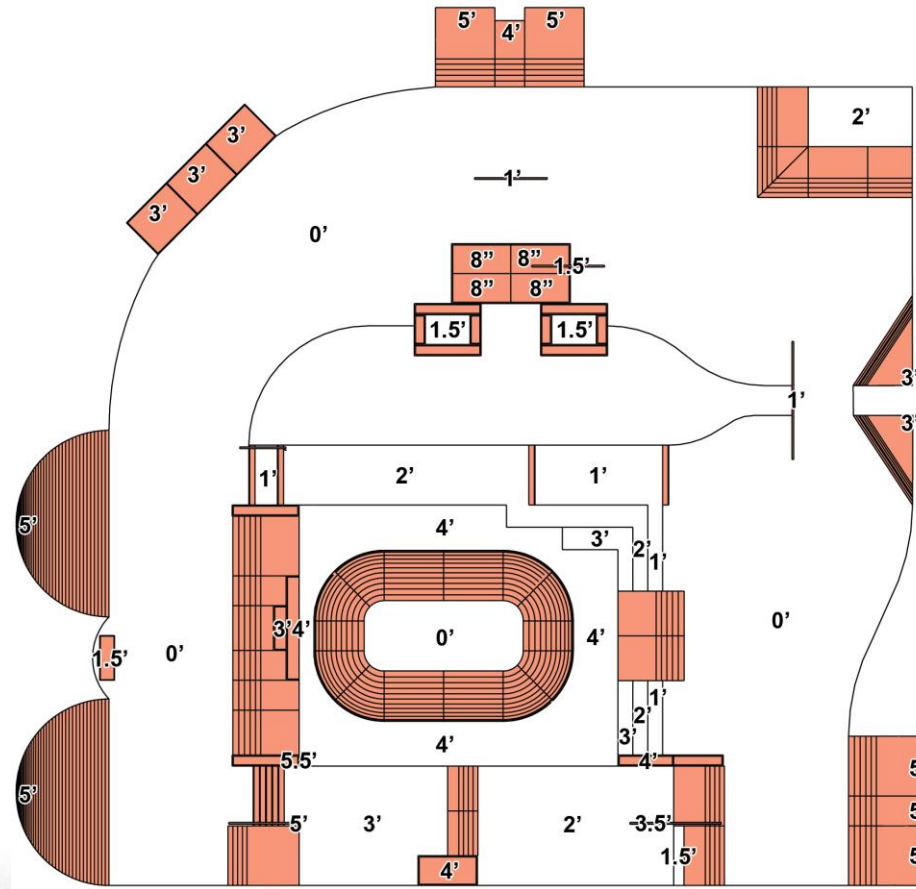

Skokie, IL Skate Park

Skokie, IL Skate Park

*This page is the creative property of Hardcore Design Studios. It cannot be copied or redistributed.*

\*Note – Precast pieces are highlighted in red and Flatwork is shown in white.