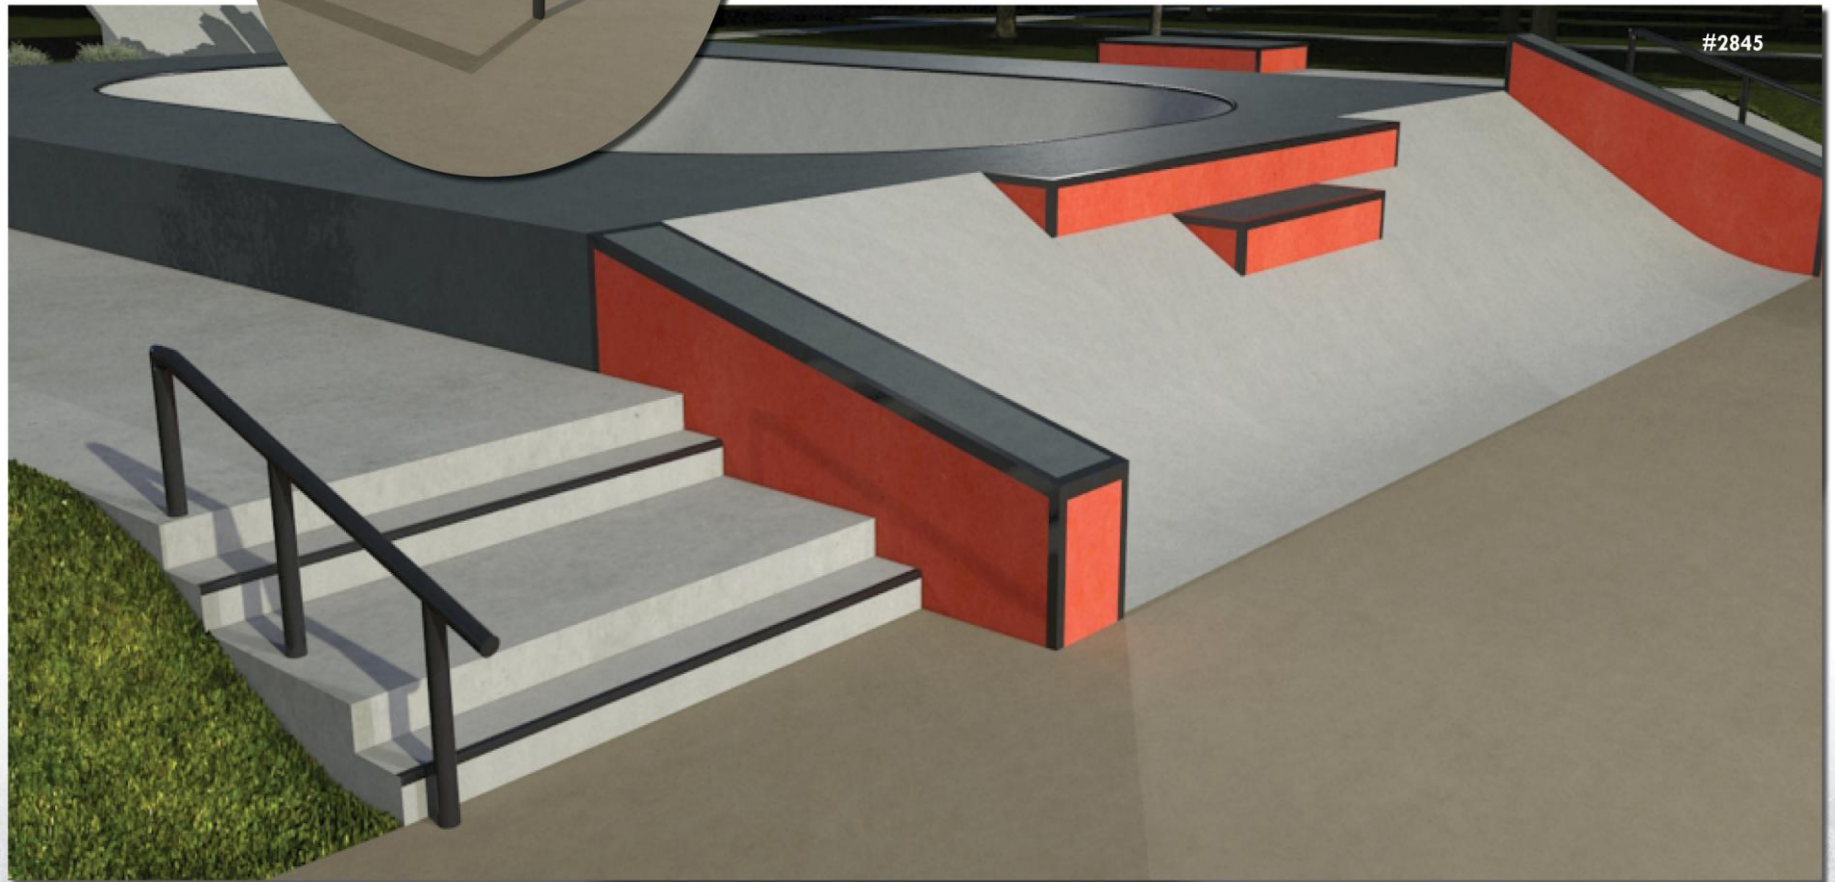

Skokie, IL Skate Park

Skokie, IL Skate Park

*This page is the creative property of Hardcore Design Studios. It cannot be copied or redistributed.*

\*Note – Precast pieces are highlighted in red and Flatwork is shown in white.