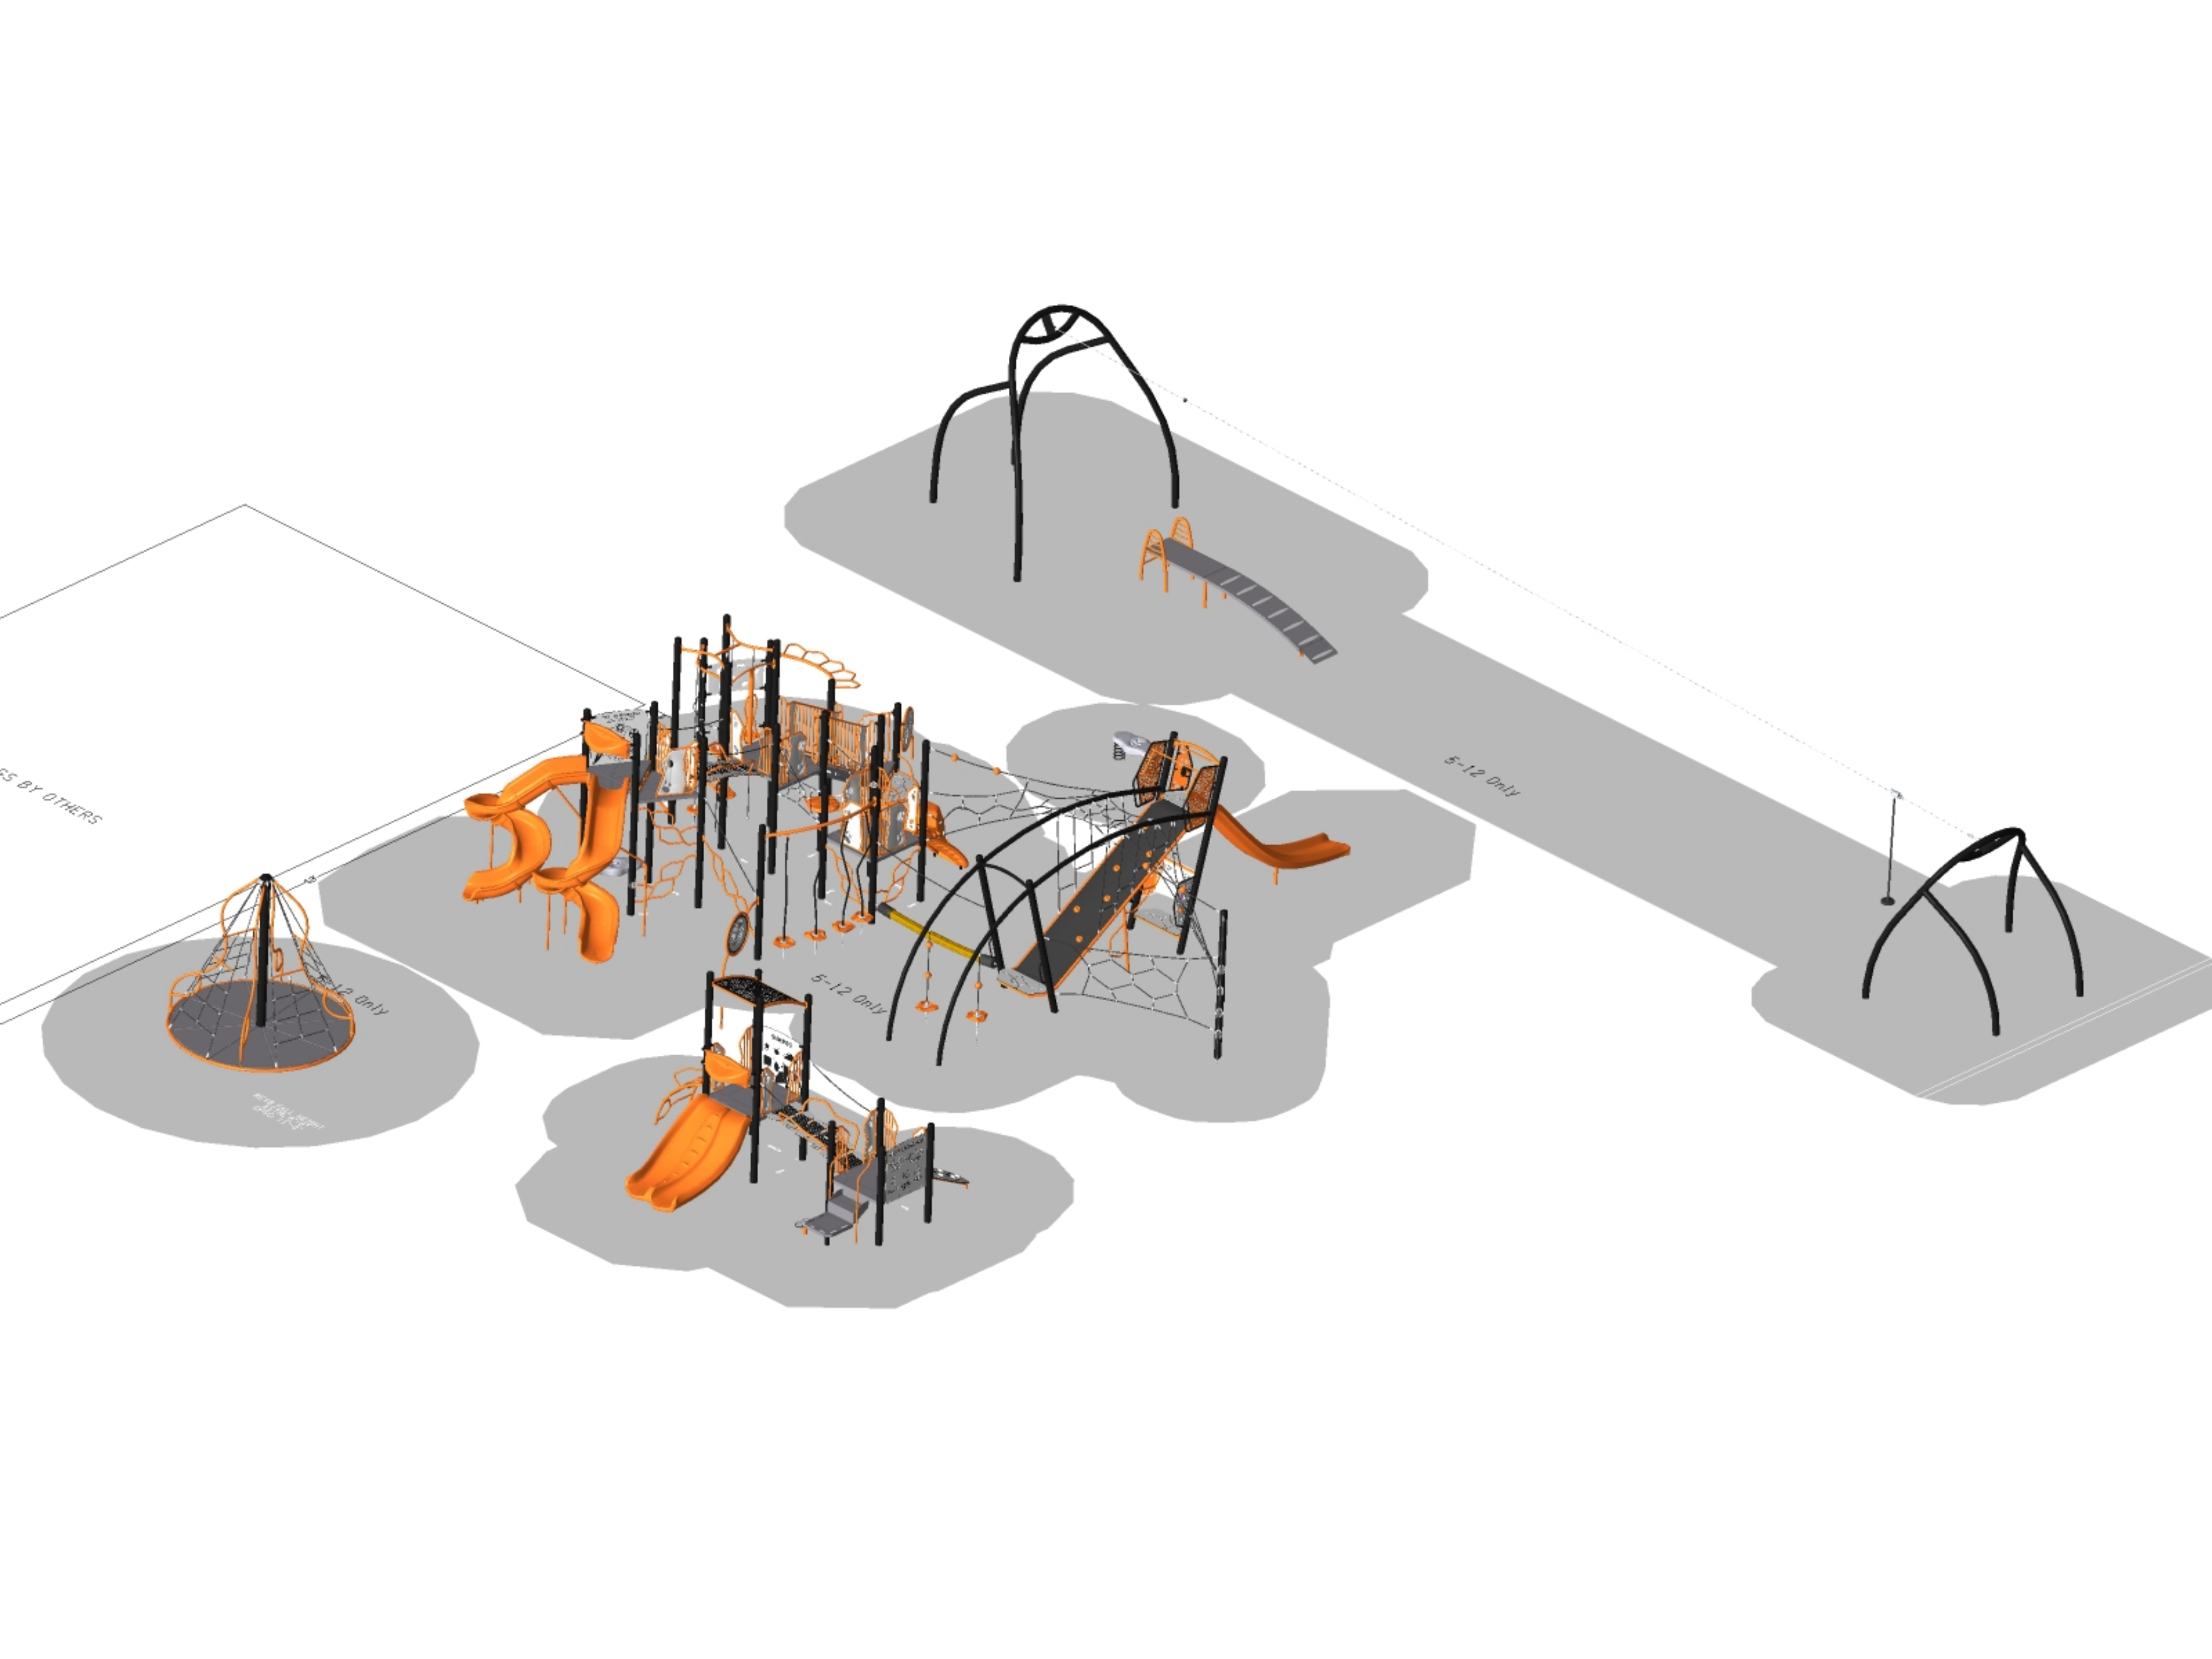

Skokie Park District

Lawler Park Improvements

Pickleball and Soccer Courts

Playground

Soccer Field

Frontage Road

Old Orchard Road

Laverigne Avenue

Existing Conditions

Existing Conditions

Existing Conditions

RES BY OTHERS

5-12 Only

5-12 Only

5-12 Only

Equipment Layout
 Lawler Park
 Skokie Illinois

PREPARED FOR:
 Skokie Park District

Playground
Equipment

Native Prairie Plantings and Nature Trail

Teqball Area