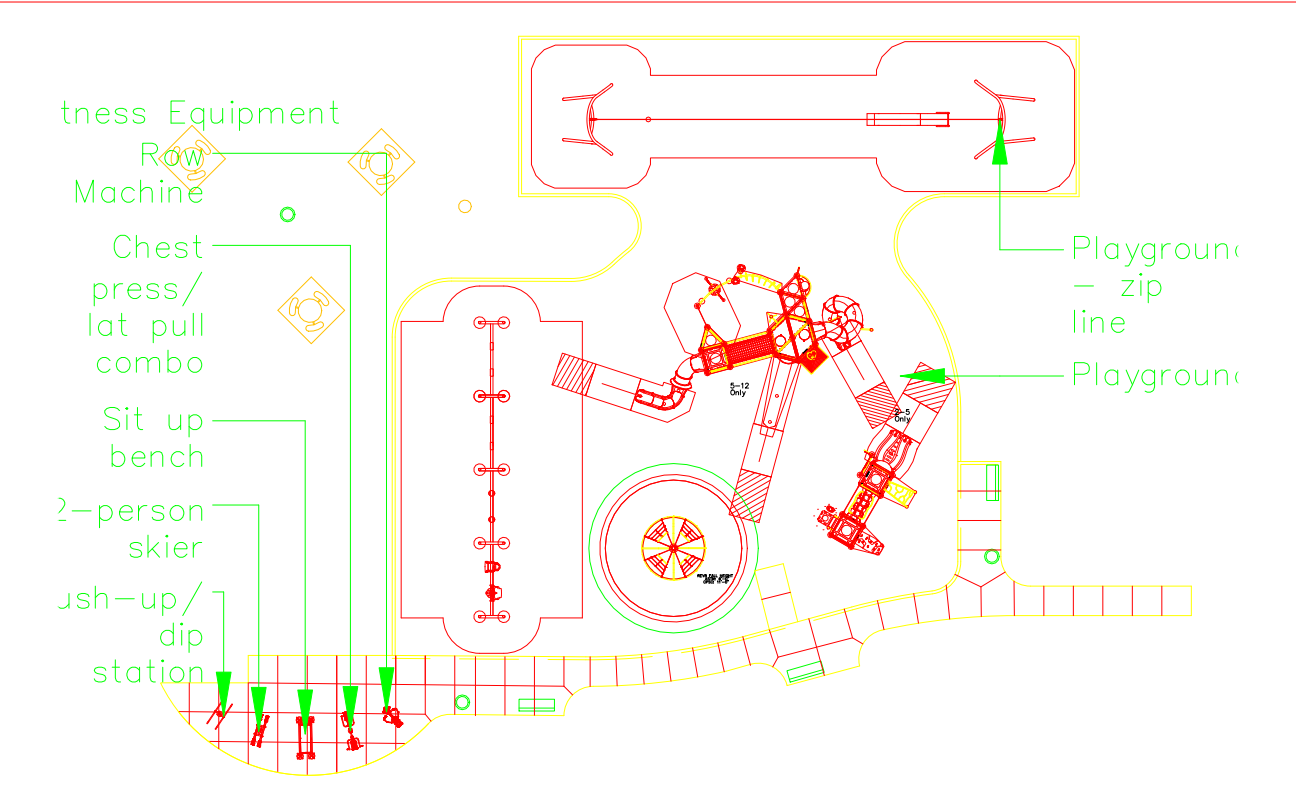

Existing Conditions

Existing Conditions

Existing Conditions

RES BY OTHERS

5-12 Only

5-12 Only

5-12 Only

Equipment Layout
 Lawler Park
 Skokie Illinois

PREPARED FOR:
 Skokie Park District

Playground
Equipment

Native Prairie Plantings and Nature Trail

Teqball Area