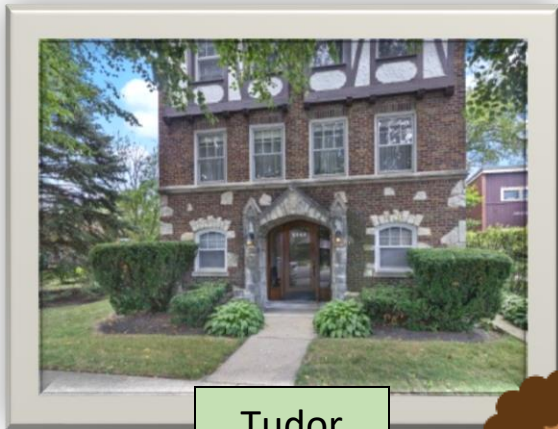

Skokie Architecture Hunt

Go for a walk and see how many of these architectural elements and styles in Skokie you can find:

Elements:

Bell Tower

Turret

Spire

Column

Arch

Cupola

Style or Type of House:

Ranch

Georgian

Victorian

Cape Cod

Bungalow

Two-Flat

Tudor

Prairie