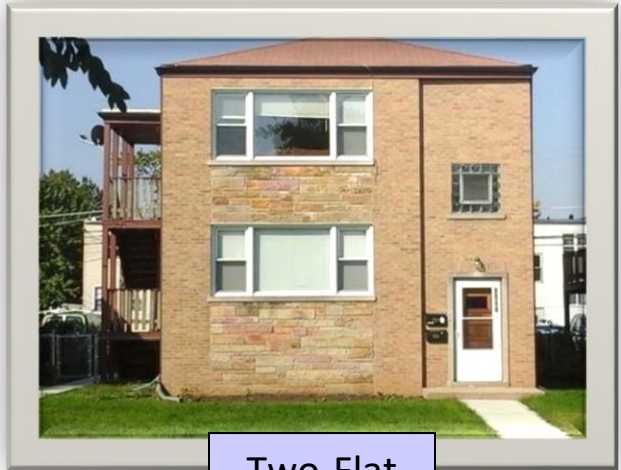

Skokie Architecture Hunt

Go for a walk and see how many of these architectural elements and styles in Skokie you can find:

Elements:

Bell Tower

Turret

Spire

Column

Arch

Cupola

Style or Type of House:

Ranch

Georgian

Victorian

Cape Cod

Bungalow

Two-Flat