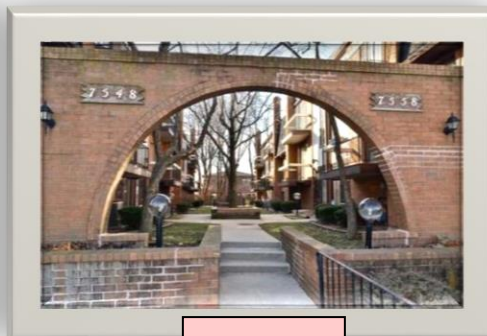

Skokie Architecture Hunt

Go for a walk and see how many of these architectural elements and styles in Skokie you can find:

Elements:

Bell Tower

Turret

Spire

Column

Arch

Cupola

Style or Type of House:

Ranch

Georgian

Victorian

Cape Cod

Bungalow

Two-Flat

Tudor

Prairie