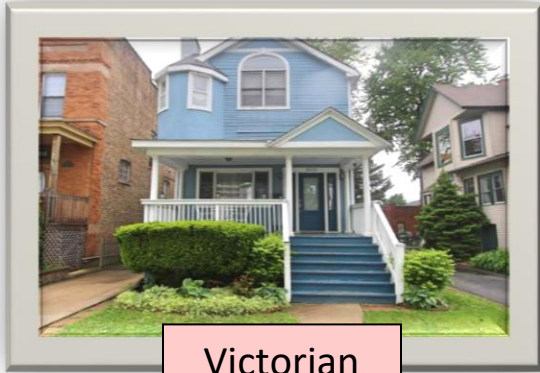

Skokie Architecture Hunt

Go for a walk and see how many of these architectural elements and styles in Skokie you can find:

Elements:

Bell Tower

Turret

Spire

Column

Arch

Cupola

Style or Type of House:

Ranch

Georgian

Victorian

Cape Cod

Bungalow

Two-Flat