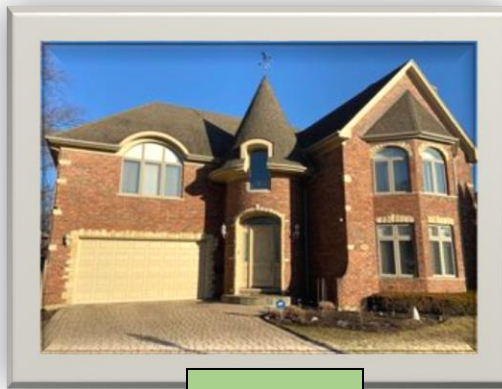

Skokie Architecture Hunt

Go for a walk and see how many of these architectural elements and styles in Skokie you can find:

Elements:

Bell Tower

Turret

Spire

Column

Arch

Cupola

Style or Type of House:

Ranch

Georgian

Victorian

Cape Cod

Bungalow

Two-Flat